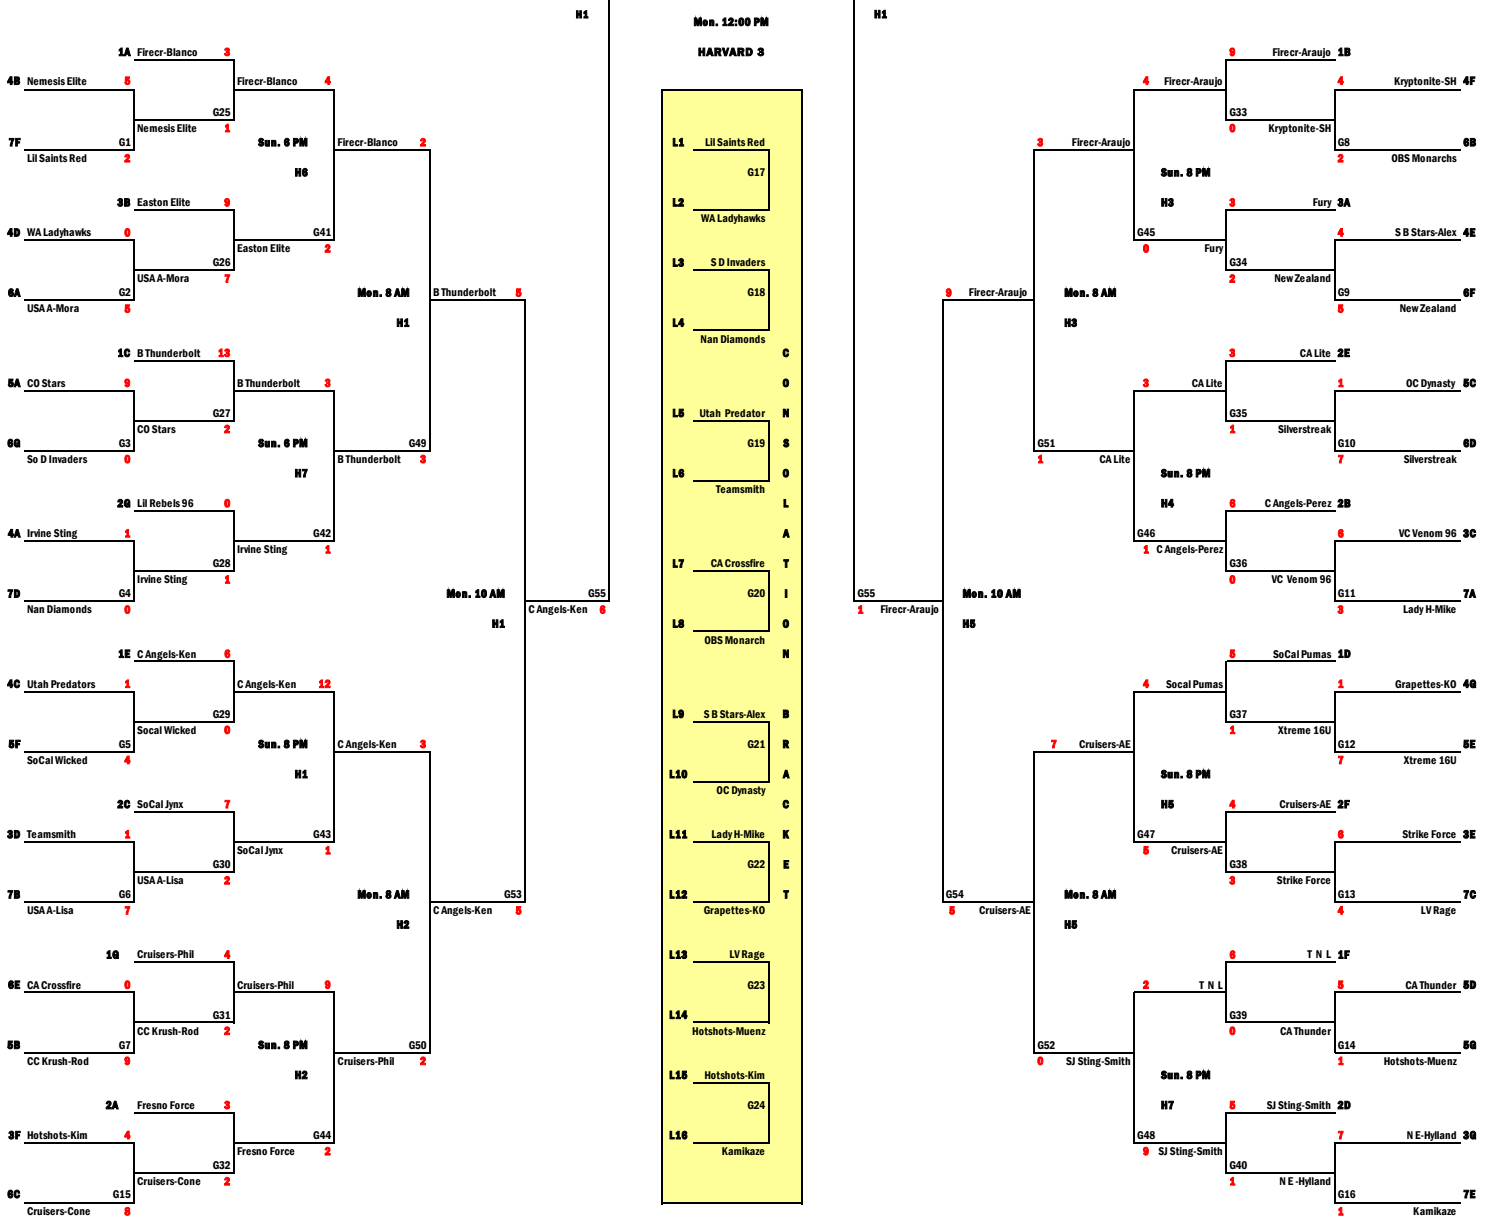

2012 CHAMPIONS CUP (16U)

Championship Bracket

7/9/2012

CORONA ANGELS-KNIGHTEN

- Game 1 Sun. 8:00 AM Harvard 1
- Game 2 Sun. 8:00 AM Harvard 2
- Game 3 Sun. 8:00 AM Harvard 3
- Game 4 Sun. 8:00 AM Harvard 4
- Game 5 Sun. 8:00 AM Harvard 5
- Game 6 Sun. 8:00 AM Harvard 6
- Game 7 Sun. 8:00 AM Harvard 7
- Game 8 Sun. 10:00 AM Harvard 1
- Game 9 Sun. 10:00 AM Harvard 2
- Game 10 Sun. 10:00 AM Harvard 3
- Game 11 Sun. 10:00 AM Harvard 4
- Game 12 Sun. 10:00 AM Harvard 5
- Game 13 Sun. 10:00 AM Harvard 6
- Game 14 Sun. 10:00 AM Harvard 7

- Game 15 Sun. 12:00 PM Harvard 1
- Game 16 Sun. 12:00 PM Harvard 2
- Game 17 Sun. 12:00 PM Harvard 3
- Game 18 Sun. 12:00 PM Harvard 4
- Game 19 Sun. 12:00 PM Harvard 5
- Game 20 Sun. 12:00 PM Harvard 6
- Game 21 Sun. 12:00 PM Harvard 7
- Game 22 Sun. 2:00 PM Harvard 1
- Game 23 Sun. 2:00 PM Harvard 7
- Game 24 Sun. 2:00 PM Harvard 2
- Game 25 Sun. 2:00 PM Harvard 3
- Game 26 Sun. 2:00 PM Harvard 4
- Game 27 Sun. 2:00 PM Harvard 5
- Game 28 Sun. 2:00 PM Harvard 6

- Game 29 Sun. 4:00 PM Harvard 1
- Game 30 Sun. 4:00 PM Harvard 2
- Game 31 Sun. 4:00 PM Harvard 3
- Game 32 Sun. 4:00 PM Harvard 4
- Game 33 Sun. 4:00 PM Harvard 5
- Game 34 Sun. 4:00 PM Harvard 6
- Game 35 Sun. 4:00 PM Harvard 7
- Game 36 Sun. 6:00 PM Harvard 1
- Game 37 Sun. 6:00 PM Harvard 2
- Game 38 Sun. 6:00 PM Harvard 3
- Game 39 Sun. 6:00 PM Harvard 4
- Game 40 Sun. 6:00 PM Harvard 5
- Game 41 Sun. 6:00 PM Harvard 6
- Game 42 Sun. 6:00 PM Harvard 7